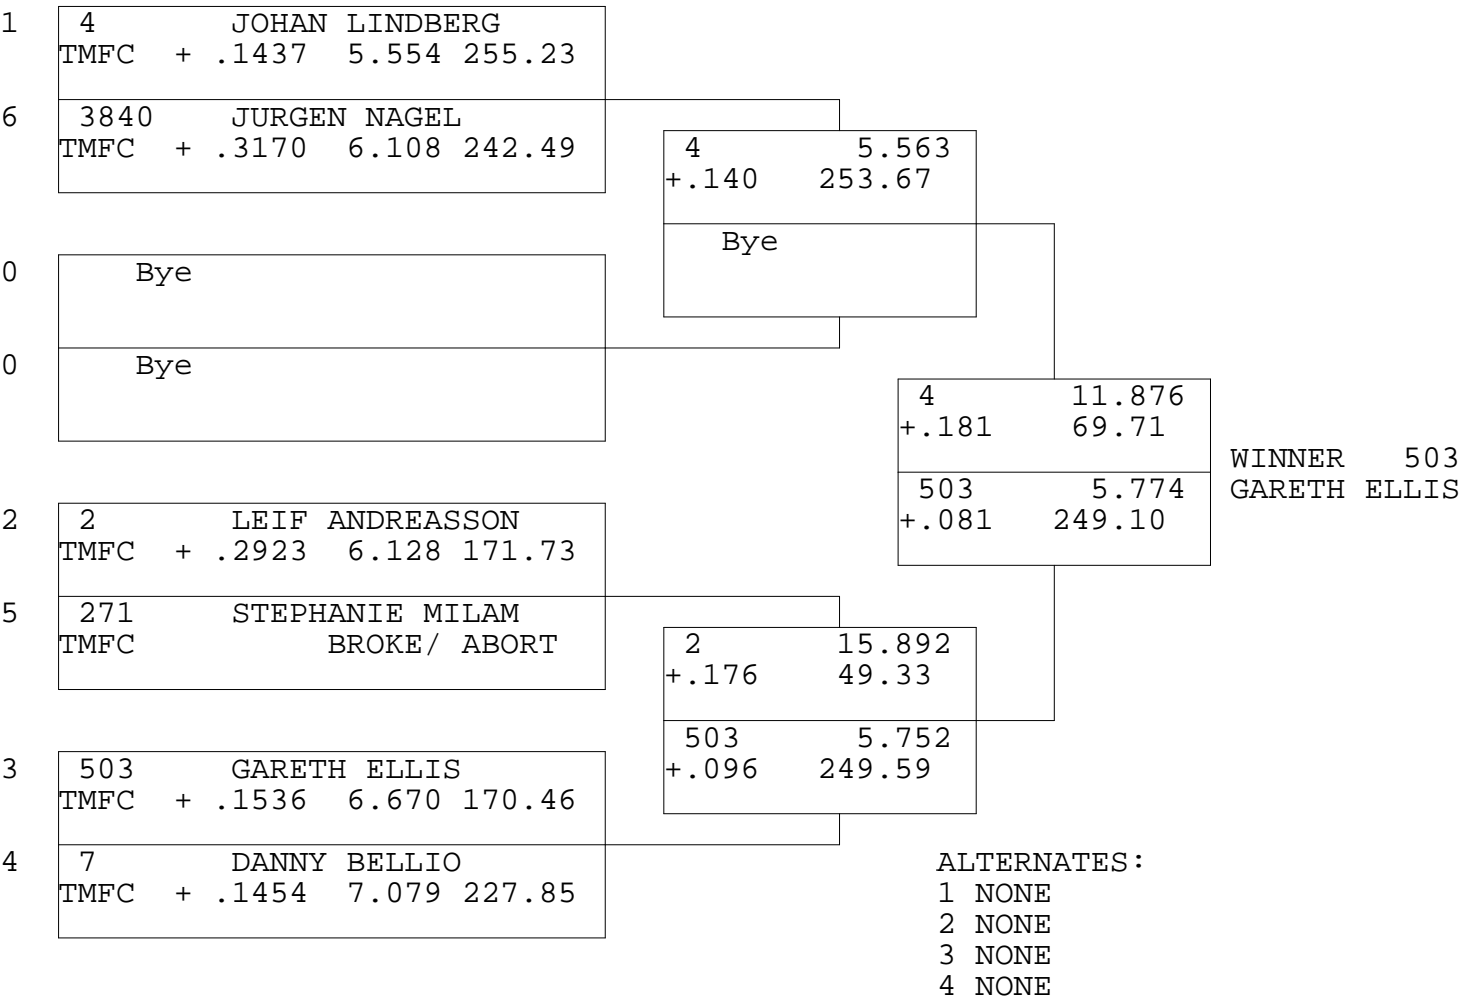

FIA TMFC

TSI RACENET SYSTEM  
PROGRESSIVE LADDER FOR 6 CARS

07/09/2014  
16:41:56

OFFICIAL