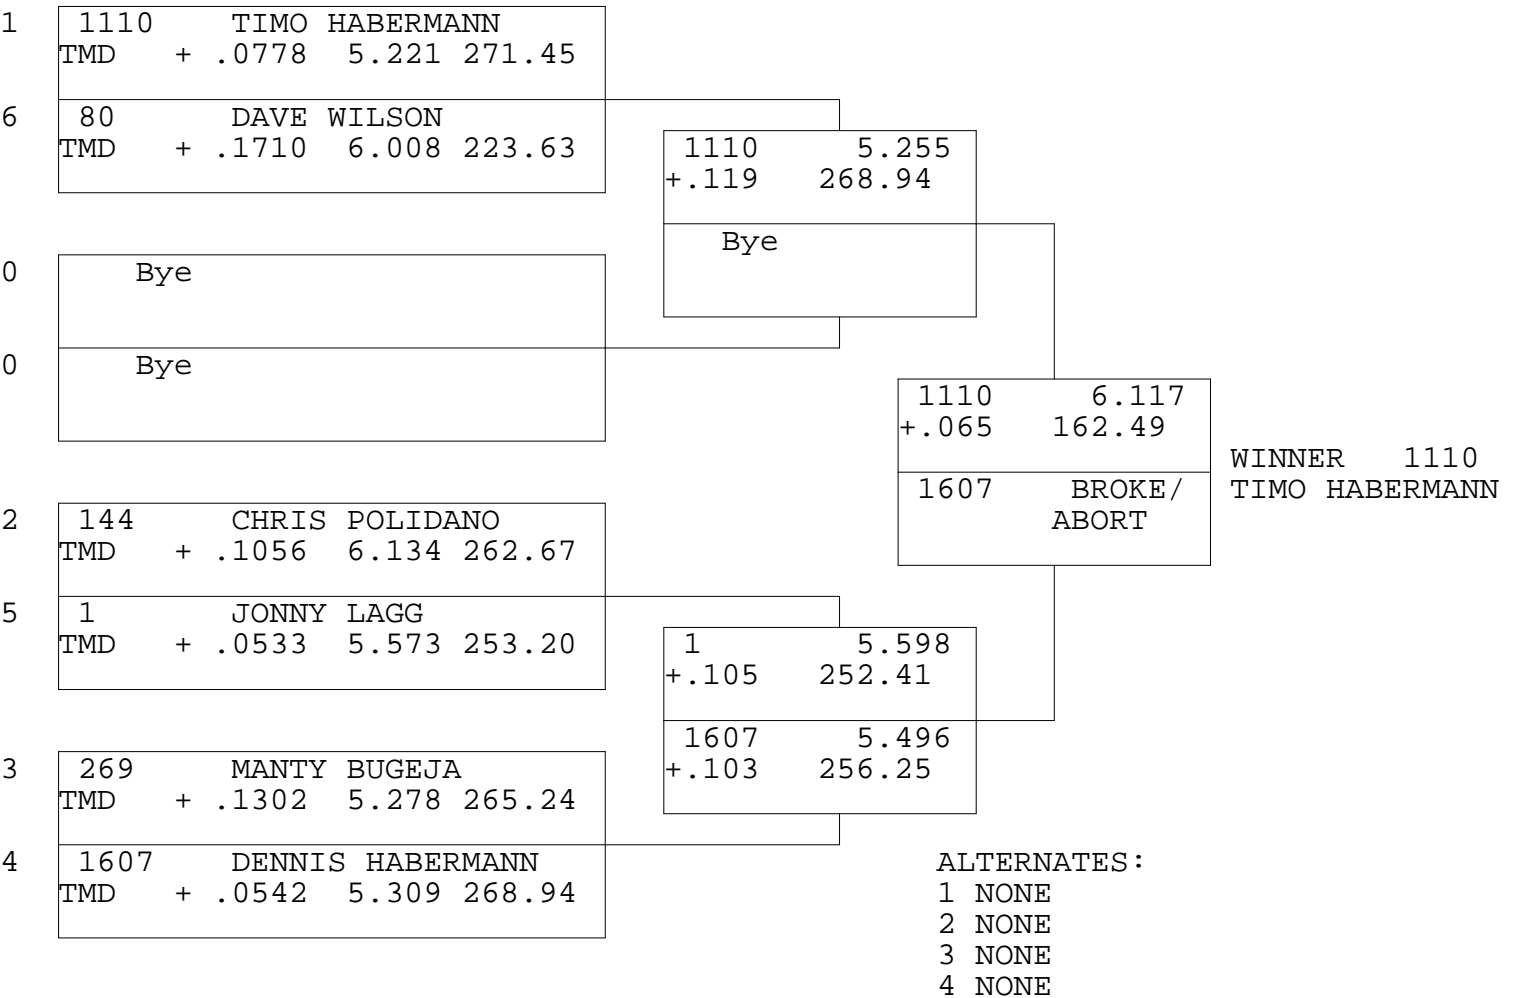

FIA TMD

TSI RACENET SYSTEM  
 PROGRESSIVE LADDER FOR 6 CARS

07/09/2014  
 16:49:50

OFFICIAL