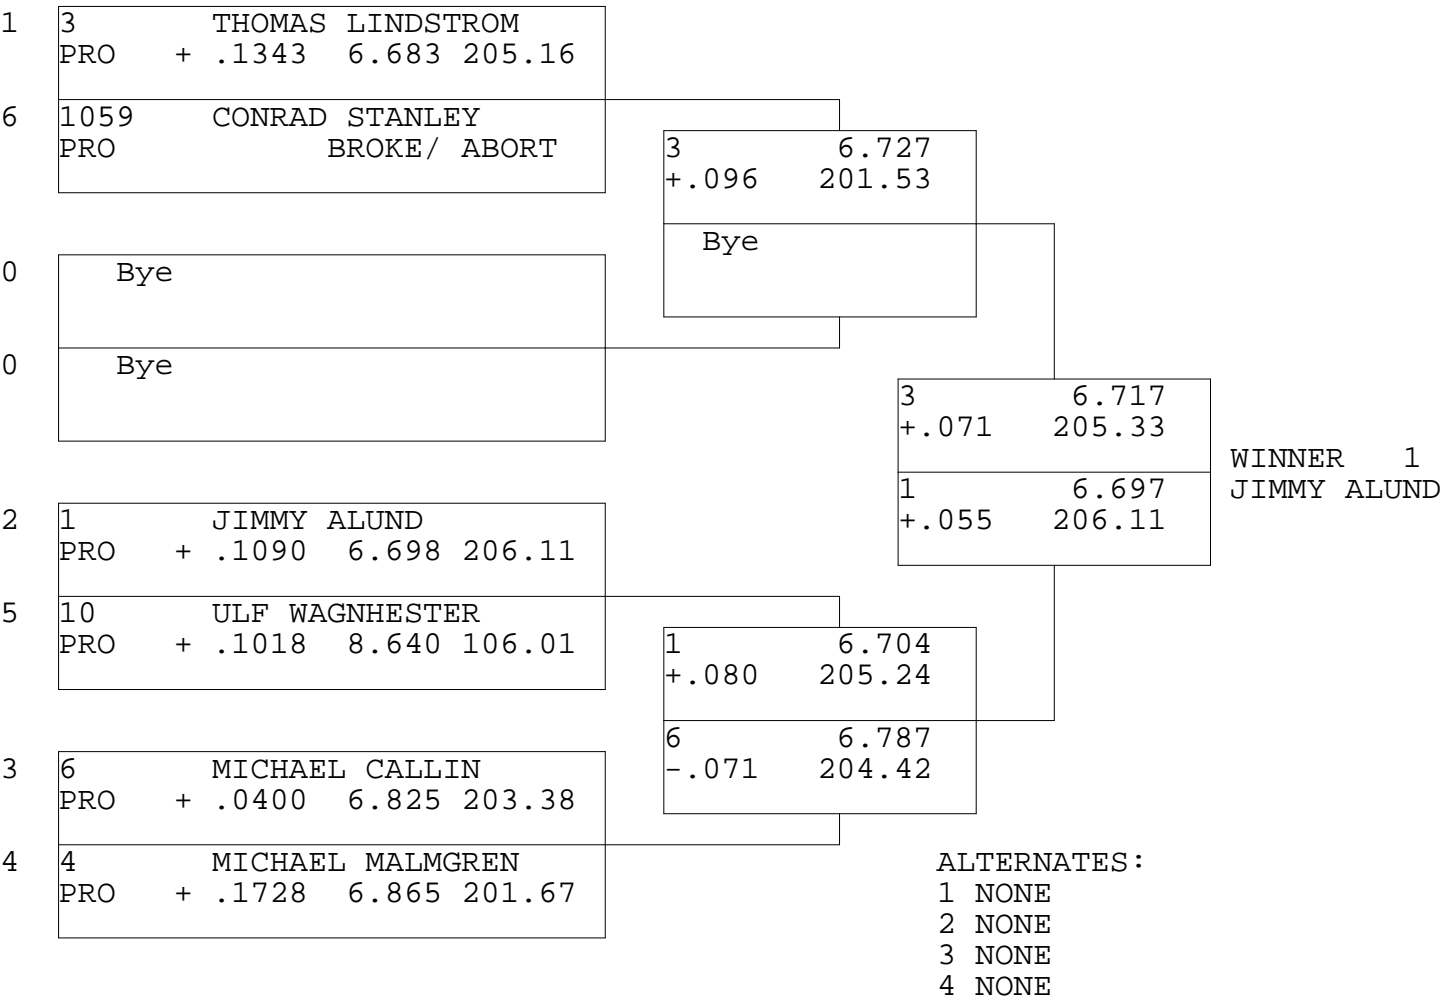

FIA PRO STOCK

TSI RACENET SYSTEM
 PROGRESSIVE LADDER FOR 6 CARS

09/09/2012
 17:10:16

OFFICIAL