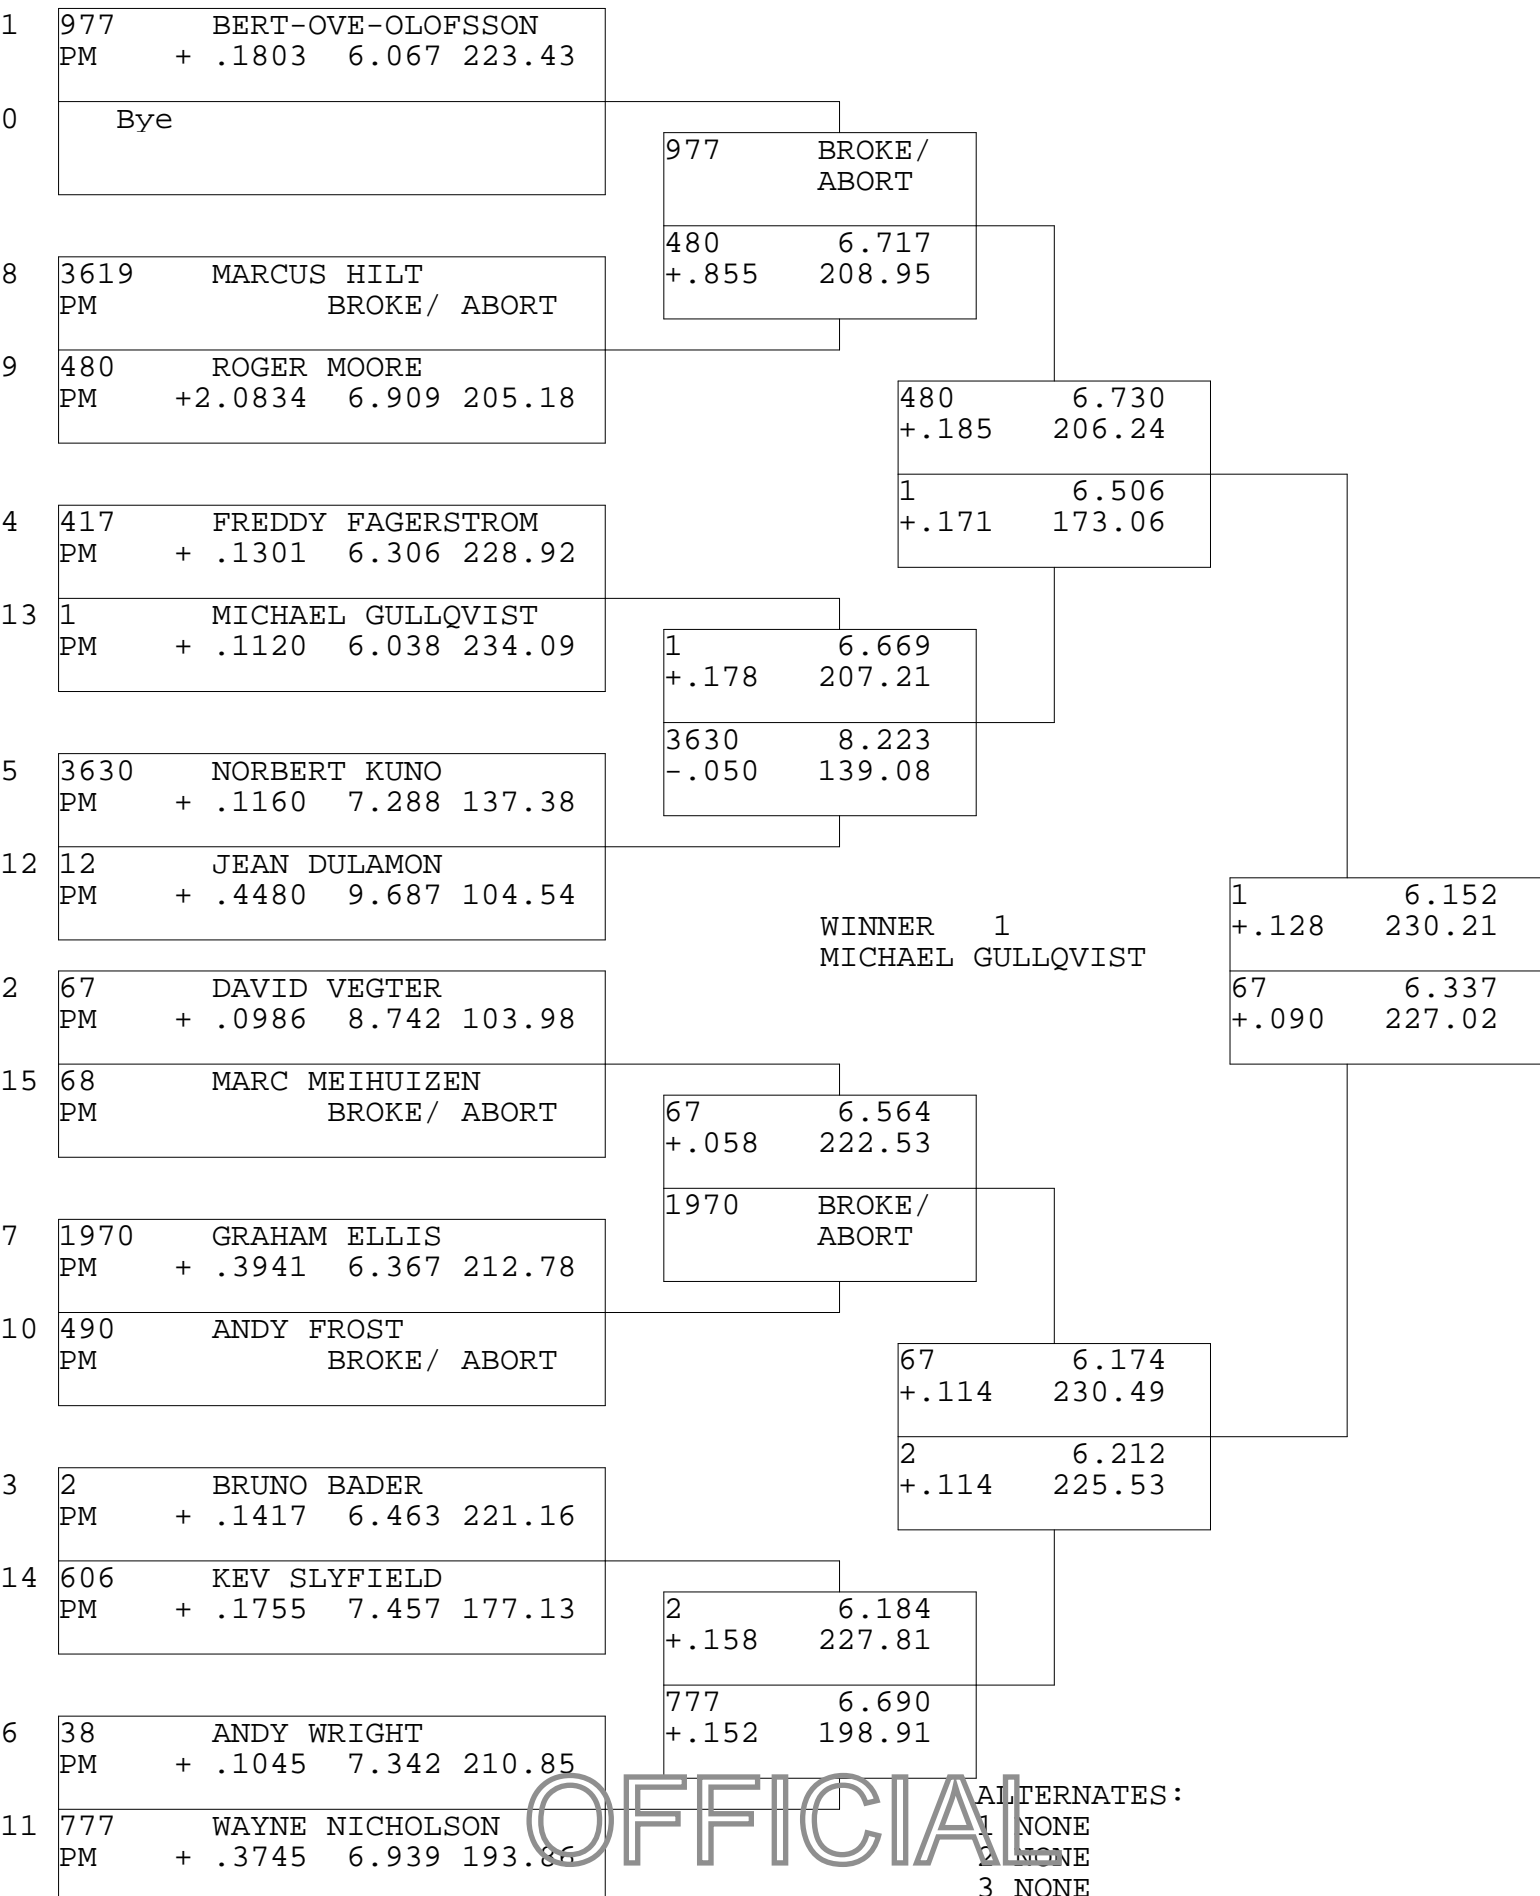

FIA PRO MODIFIED

TSI RACENET SYSTEM  
PROGRESSIVE LADDER FOR 15 CARS

09/09/2012  
17:37:52

ALTERNATES:  
1 NONE  
2 NONE  
3 NONE  
4 NONE