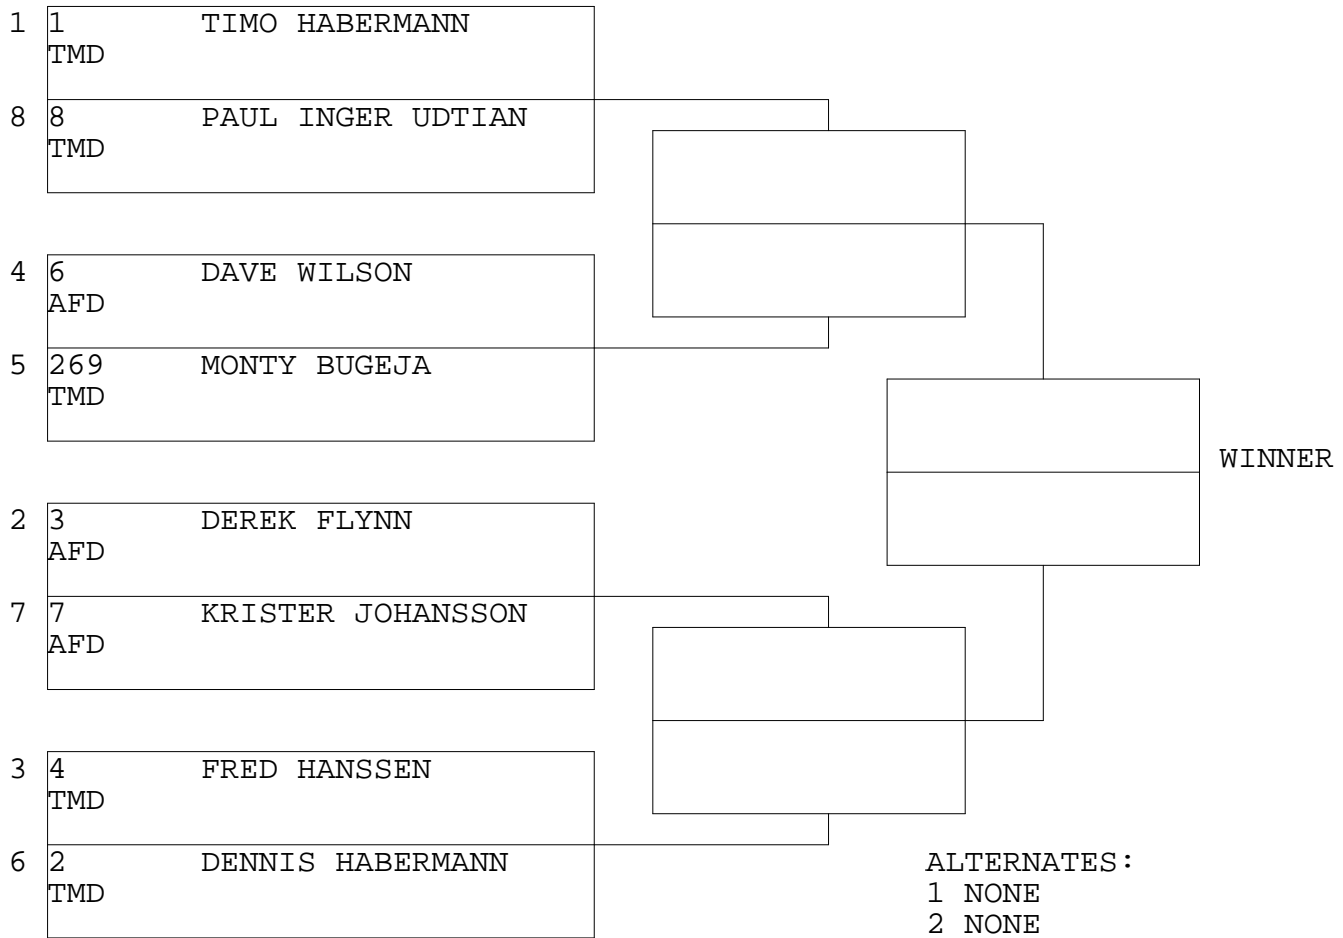

FIA TMD

TSI RACENET SYSTEM
 PROGRESSIVE LADDER FOR 8 CARS

29/05/2011
 19:11:47

ALTERNATES :
 1 NONE
 2 NONE
 3 NONE
 4 NONE

OFFICIAL