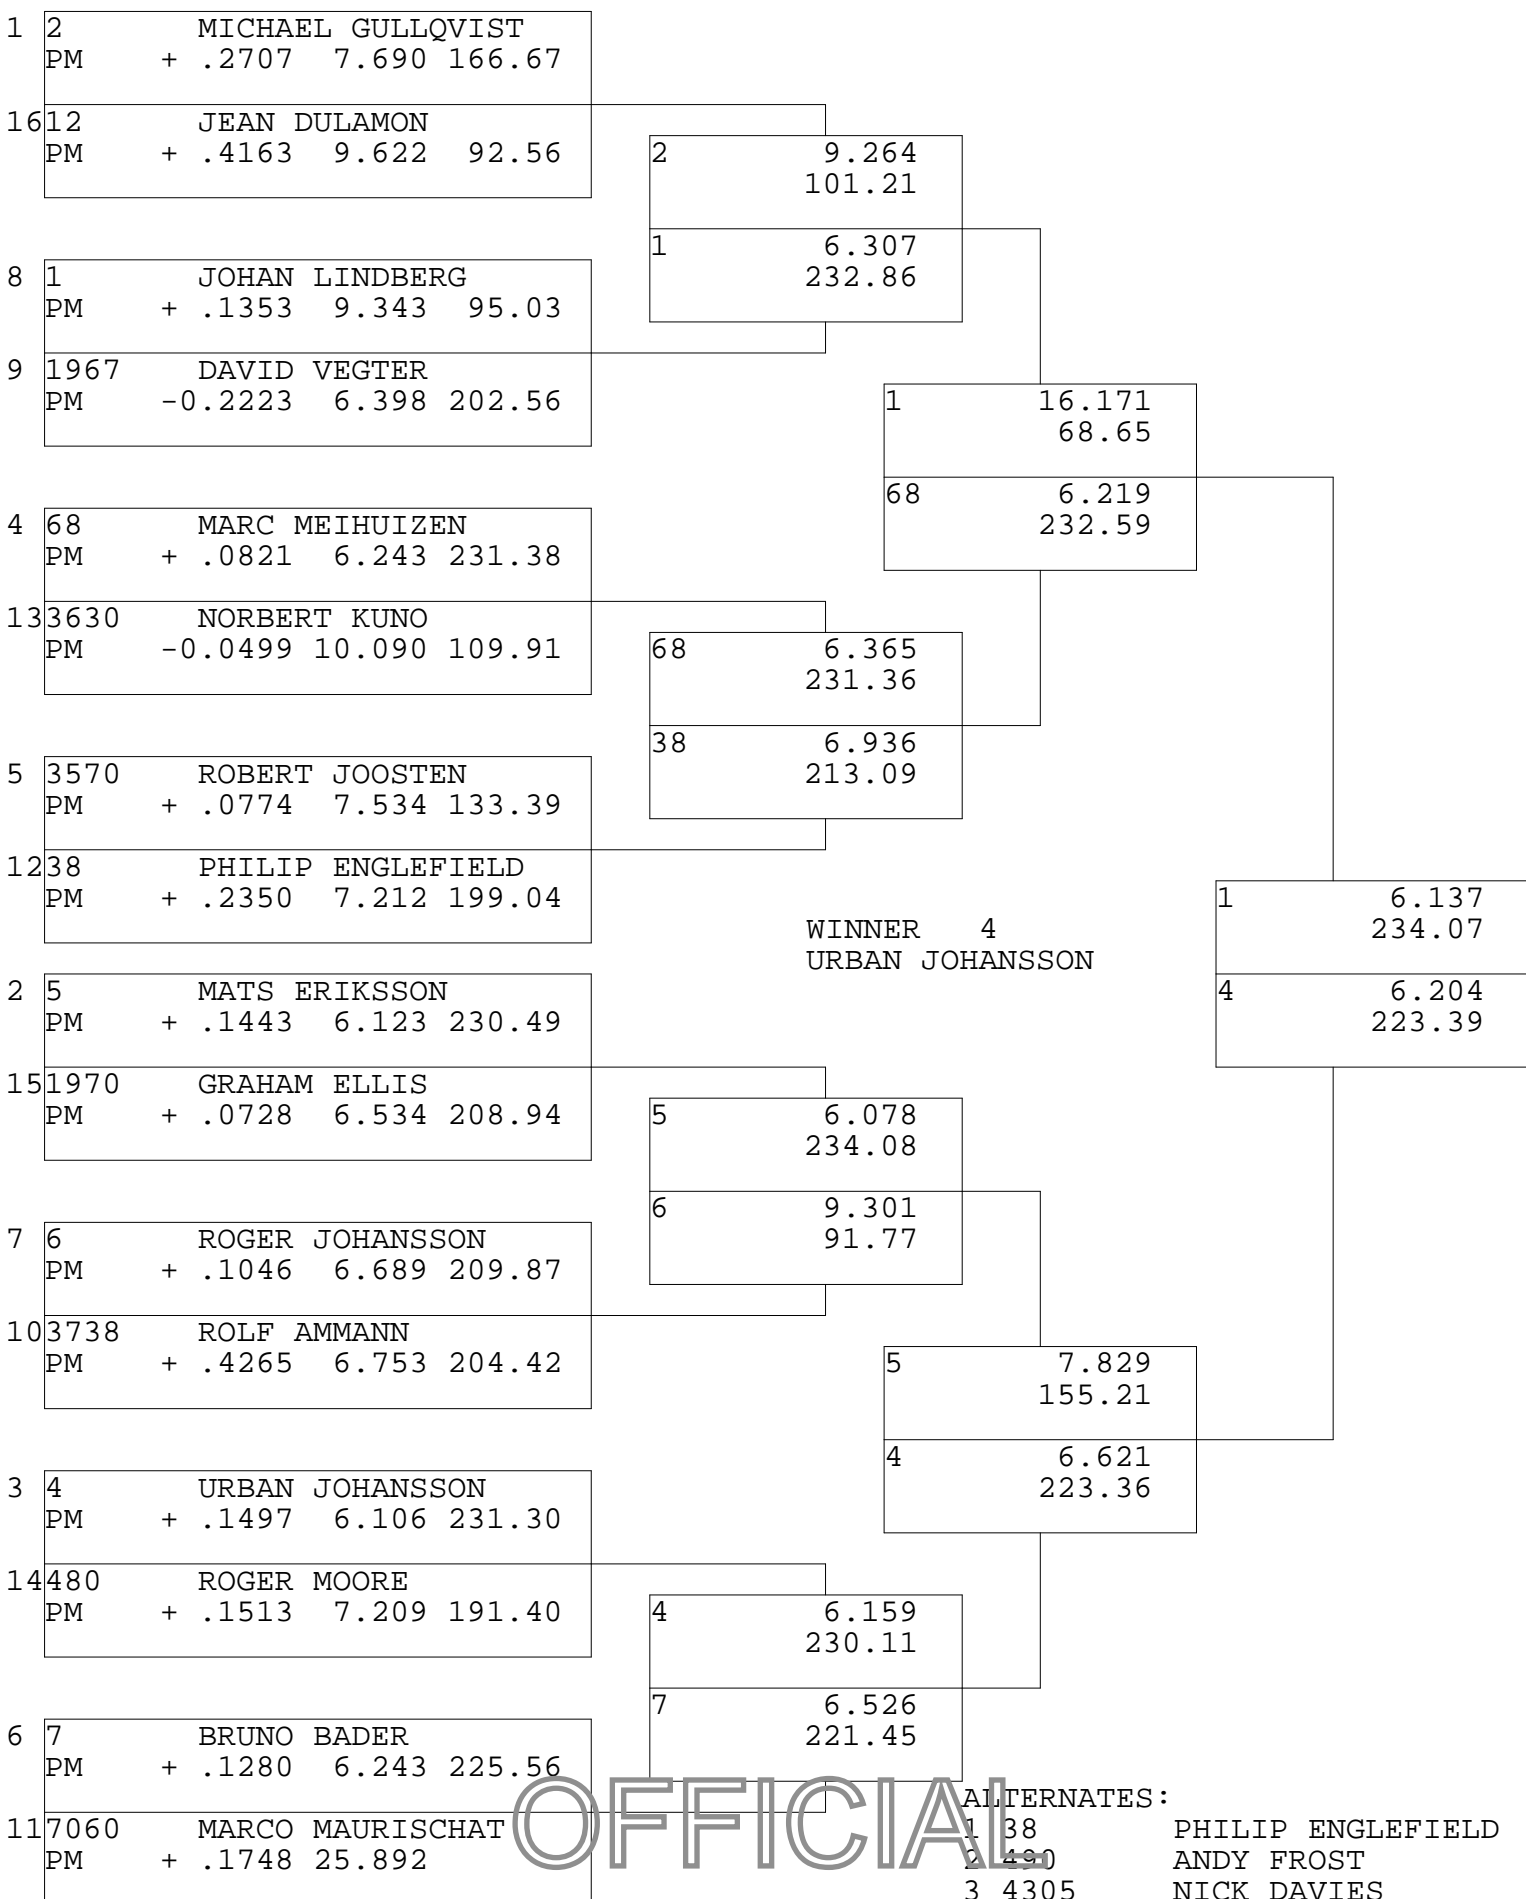

FIA PRO MODIFIED

TSI RACENET SYSTEM
PROGRESSIVE LADDER FOR 16 CARS

11/09/2011
17:35:11

OFFICIAL